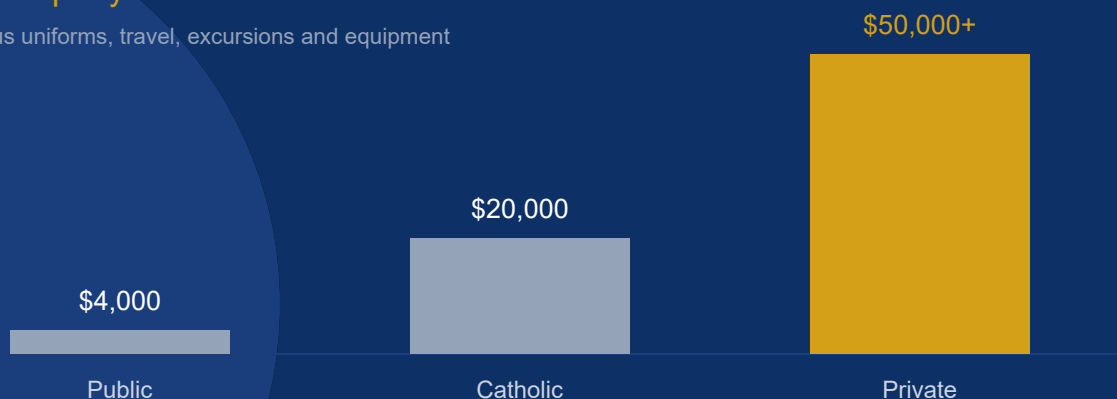

Education costs

There are three main education streams — public, Catholic and private. Costs tend to be higher in the cities.

1

Public schools

Fees are only about \$500 a year, but uniforms, excursions, travel, computers and other equipment push this to around \$4,000 a year.

2

Catholic schools

Fees are around \$14,000 a year, with extras pushing this to around \$20,000 a year.

3

Private schools

Fees vary widely but can exceed \$40,000 a year, with extras pushing the total over \$50,000 a year.

All-in cost per year

Tuition plus uniforms, travel, excursions and equipment

Figures are indicative only and vary by school, location and year level.

This is general information only and does not take into account your personal circumstances. Consult a licensed adviser before making any decision.